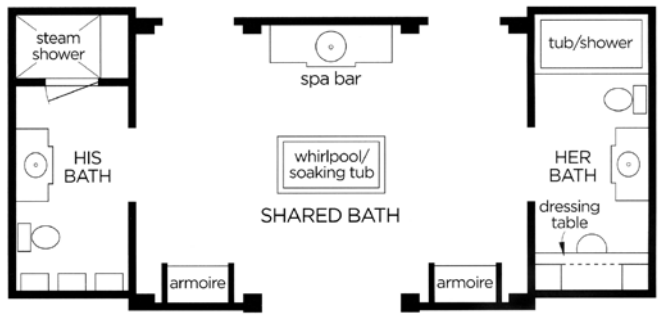

Featured in the NKBA Design Idea Center 2008: The "Savvy Young Professional" bathroom by Traditional Home magazine.